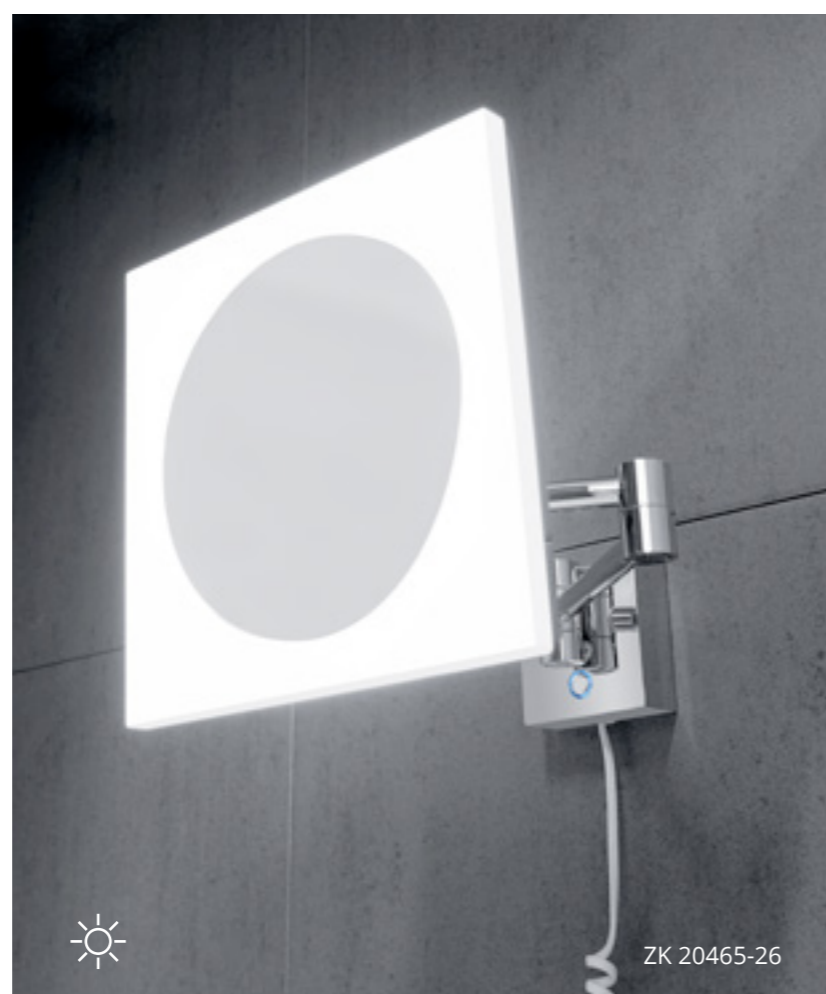

Vaše péče o pleť a dokonalé nalíčení bude pohodlnější s LED kosmetickým zrcátkem NIMCO. Jeho pětinasobné zvětšení vám pomůže k dosažení dokonalosti. Kosmetická zrcátka NIMCO vás navíc potěší svým designem a zapadnou tak do každé koupelny. U některých modelů navíc můžete pomocí dotykového podsvíceného spínače přepnout mezi teplou a studenou barvou. Pokud si nejste jisti tvarem můžete vybrat také mezi kulatým nebo hranatým. LED zrcátka NIMCO se tak stanou důležitou součástí vaší každodenní péče.

Your skin care and perfect make-up will be much more comfortable with LED cosmetic mirrors NIMCO. Its 5x magnification will help you reach the perfection. Cosmetic mirrors NIMCO will please you by their design and they will definitely fit into every bathroom. Some models also offer switching between the cool light and warm light which is ensured by illuminated touch switch. If you are not sure about the shape you can choose between the round one and square one. LED cosmetic mirrors NIMCO will become an important part of your daily care.

LED